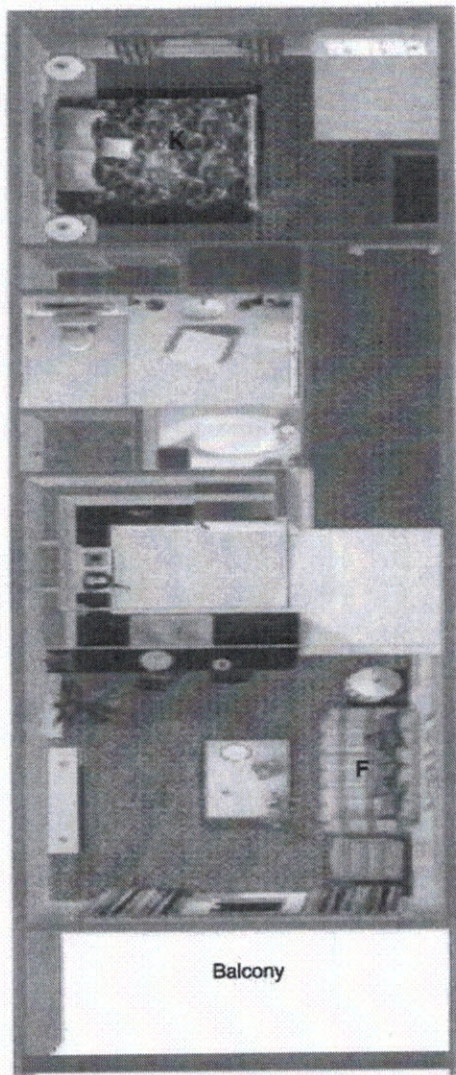

goldkey
RESORTS

One Bedroom Suite

Initial Here

I understand that Turtle Cay Resort is a "float" suite resort and that I am purchasing a particular suite type. The one-bedroom suite will sleep a maximum of 4 people and will trade for a suite that sleeps 4 people under our current exchange affiliation. It has a furnished, private balcony. You may request a view of the courtyard pools and waterfalls or a view of Lake Holly.