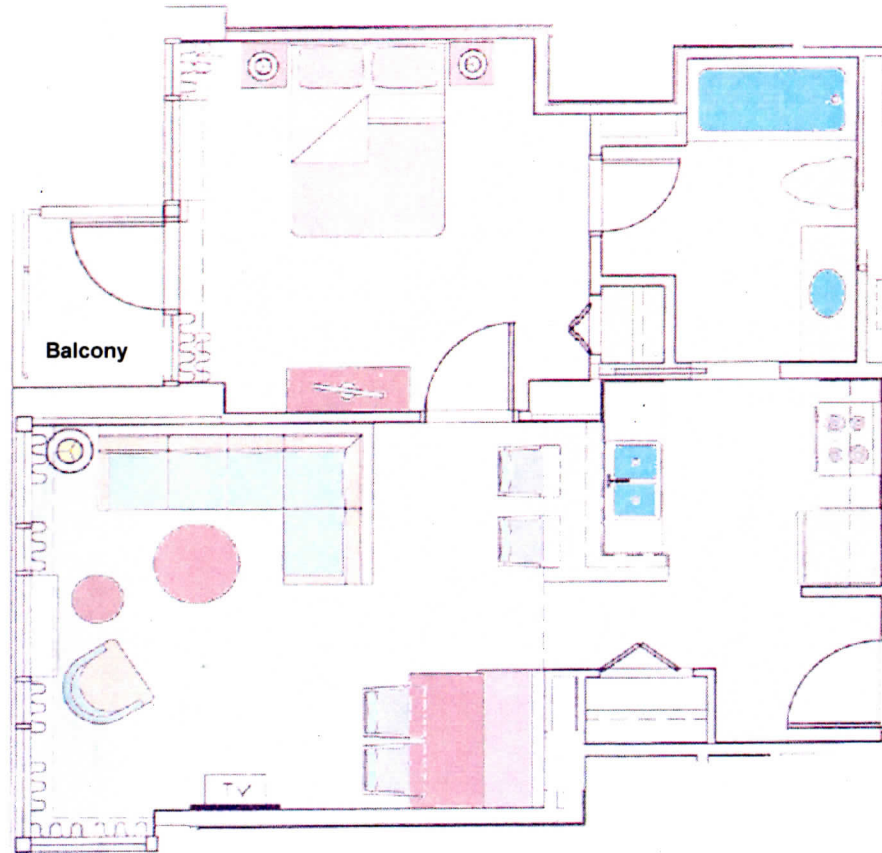

# OCEAN BEACH CLUB

Atlantic Ocean

← Suite Entrance

## Chesapeake -1 Bedroom Oceanview Suite

Initial Here

I understand that Ocean Beach Club is a “float” suite resort and that I am purchasing a particular suite type. The Chesapeake will sleep a maximum of 4 people and will trade for a suite that sleeps 4 people under our current exchange affiliation. It has one ocean view balcony.