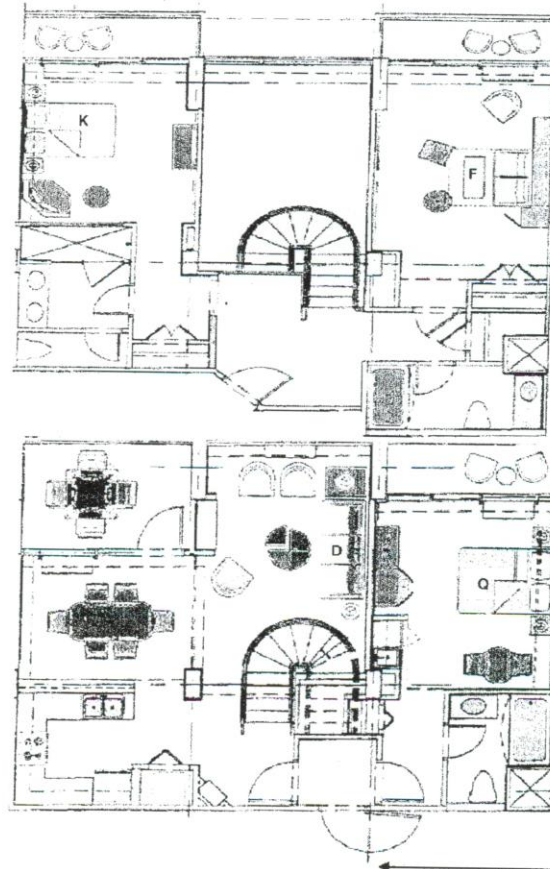

OCEAN BEACH CLUB

goldkey
RESORTS

Atlantic Ocean

Upper Level

Lower Level

Suite
Entrance

Initial Here

Atlantis East Penthouse - 3 Bedroom Oceanfront Suite

I understand that Ocean Beach Club is a "float" suite resort and that I am purchasing a particular suite type. The Atlantis East Penthouse will sleep a maximum of 8 people and will trade for a suite that sleeps 8 people under our current exchange affiliation. The Atlantis East is a lock-off style of suite. You may separate this suite into an efficiency one-bedroom (sleeps 2) and a two bedroom (sleeps 6) any year you so desire. It has four furnished, oceanfront balconies.